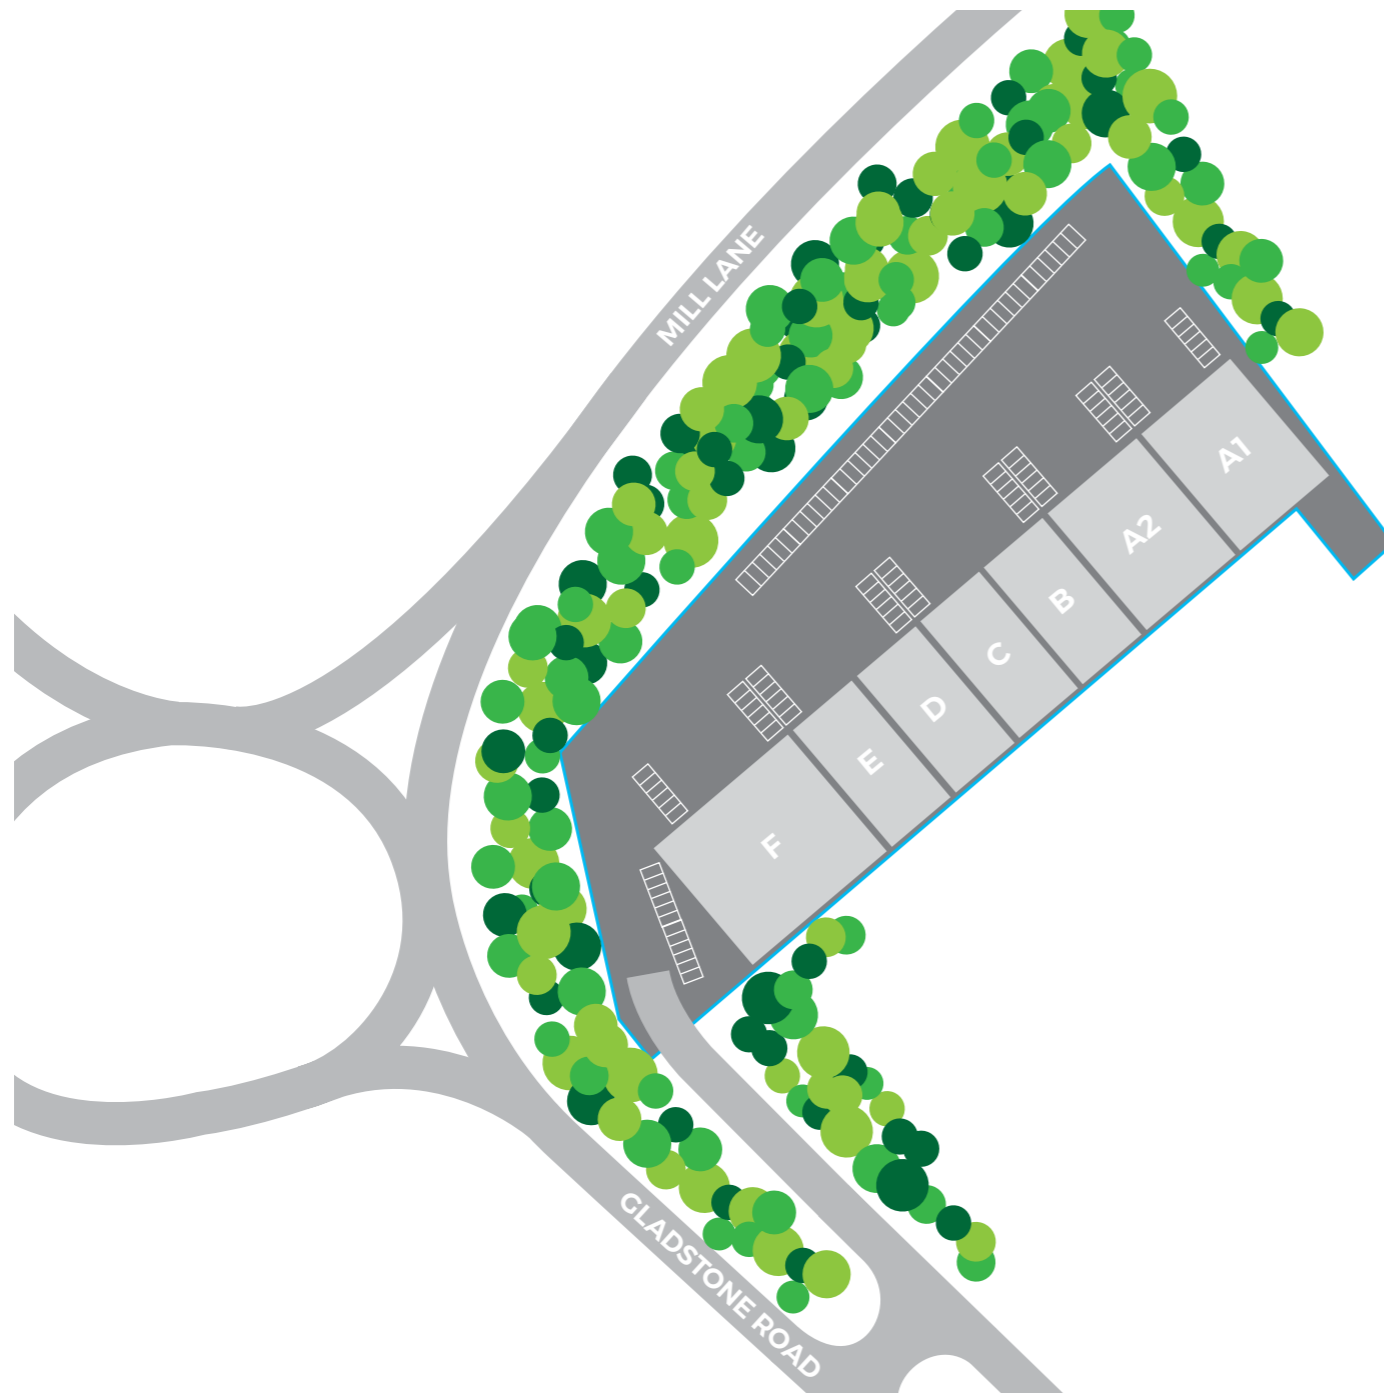

NORTHAMPTON ORBITAL TRADE PARK

HEATHFIELD WAY, NN5 7QP

AVAILABILITY SCHEDULE

UNIT	OCCUPIER	M ²	FT ²
A1	GENERAL ALL PURPOSE PLASTICS LTD	423.4	4,558
A2	MR CLUTCH	416.9	4,488
B	SALLY SALON SERVICES LTD	279.2	3,006
C	PLUMBASE	279.8	3,012
D	C BREWER & SONS LTD	280.3	3,018
E	YESSS ELETRICAL LTD	279.8	3,012
F	TOPPS TILES LTD	654.9	7,050